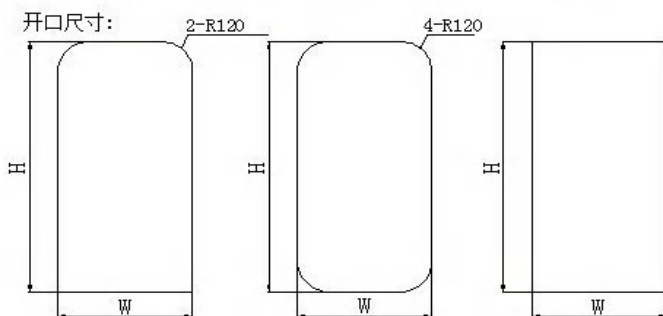

单点密码锁门

产品特点及主要功能

门框：高强度铝合金型材，粉末喷涂。
常规色为黑色、白色，
也可以根据客户要求定制银灰色等。

门板：白色抗紫外线复合夹芯板
(其他颜色可定制)。

玻璃：丝印钢化玻璃

铝网：高强度铝网。

纱帘：折叠遮光帘。

门锁：单点密码锁

结构：结构独特，外门和纱门既可合在一起，又可分开。该门具有开、关、锁、通风、透光、防蚊虫、隔音、隔热和良好的防水性能。结构轻巧，安装使用简便，牢固耐用，型号多样。

可选项：详见规格说明。

可选项：门吸。(可选项须单独订购)

主要用途

营地型拖挂式房车专用，适合墙厚30-60mm。

安装示意图

营地型拖挂式房车专用