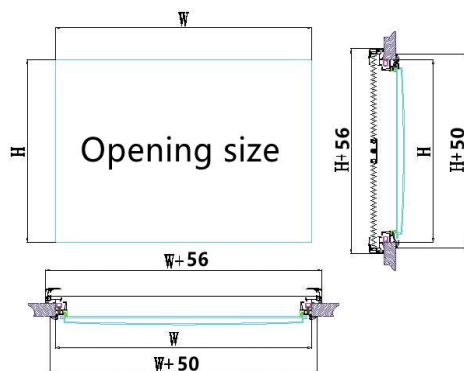

Specifications can be customized according to customer requirements.

W: Width of Window mounting surface, unit mm;

H: Height of the Window mounting surface, unit mm;