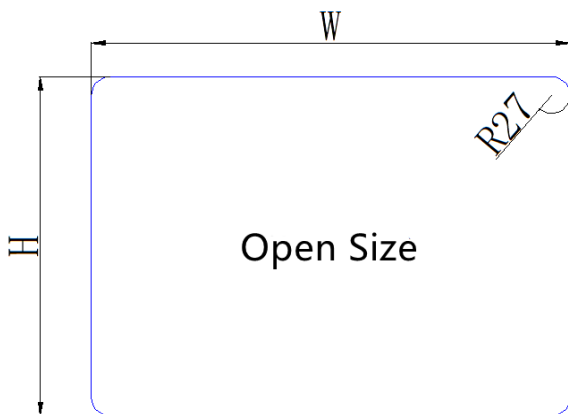

Installation diagram

Used for caravans or tents.