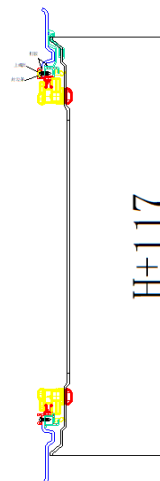

Installation diagram

Used for caravans or tents.