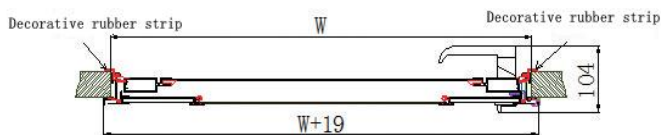

Installation diagram