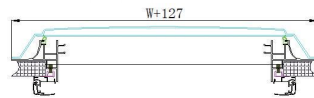

Installation diagram

Used in RV or buildings