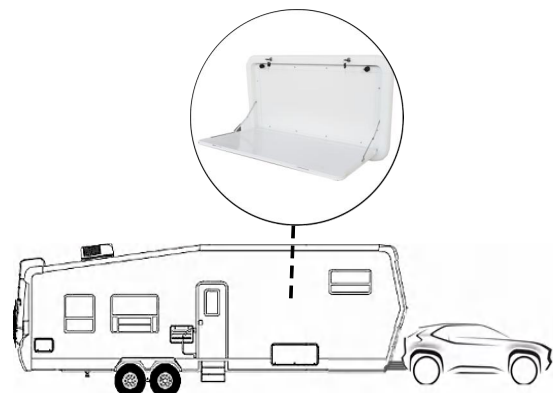

Main applications

Trailer and self-propelled RV.