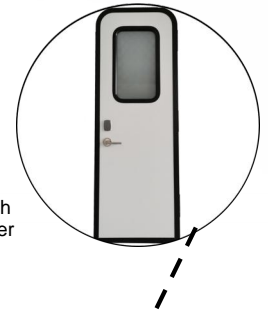

# ELD electronic card lock RV Door

High-quality aluminum alloy profile powder coating

High-quality aluminum mesh High-quality Fiberglass sheer

security certification electronic card lock

Frosted tempered glass UV - resistant acrylic