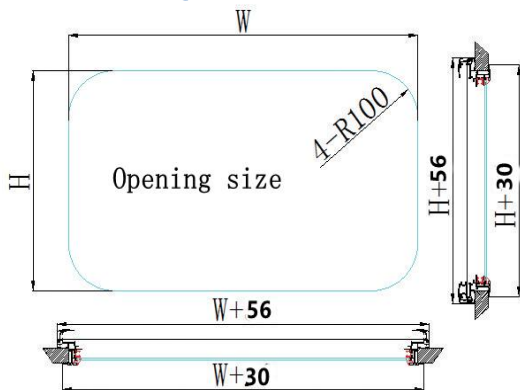

Installation diagram

Applicable to all types of RV

Main applications

Used in Rv .

Suitable for different wall thickness: 30-90mm