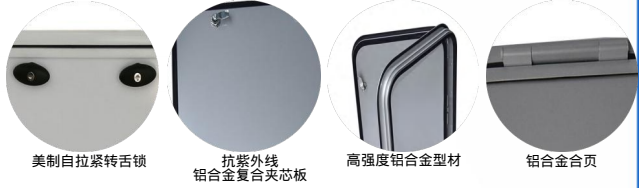

HD储物门

产品图片

产品细节

应用场景

产品特点及主要功能

边框：高强度铝合金型材。
面板：抗紫外线或铝合金复合夹芯板。
门锁：美制自拉紧转舌锁。
合页：铝合金合页。
外观：粉末喷涂，常规色为白色，
也可根据客户要求定制黑色或银灰色。
主要功能：该储物门安装简便，牢固耐用，
对开口尺寸精度要求低，外表美观，
能180°开启，
也可根据客户要求协商定制。

规格说明

T
B WH
HD-W-H- BL(定制)
L GR(定制)
R

HD: 代表产品代号;
W*H: 表示产品安装面的宽*高;
T/B/L/R: 分别表示合页位置在储物门的上/下/左/右;
WH/BL/GR: 分别表示颜色为白色/黑色/银灰色。

主要用途

营地型拖挂式房车专用, 适合墙厚30-60mm。

规格参数

规格型号 W-H	外形尺寸/mm (W+26)-(H+26)	开口尺寸/mm (W)-(H)
400-300	426-326	400-300
450-350	476-376	450-350
500-300	526-326	500-300
500-350	526-376	500-350
500-400	526-426	500-400
600-300	626-326	600-300
600-450	626-476	600-450
650-350	676-376	650-350
650-480	676-506	650-480
700-200	726-226	700-200
700-300	726-326	700-300
700-500	726-526	700-500
700-600	726-626	700-600
800-500	826-526	800-500
800-600	826-626	800-600
900-300	926-326	900-300
900-500	926-526	900-500
1100-500	1126-526	1100-500

规格可根据用户要求协商定制。

安装示意图