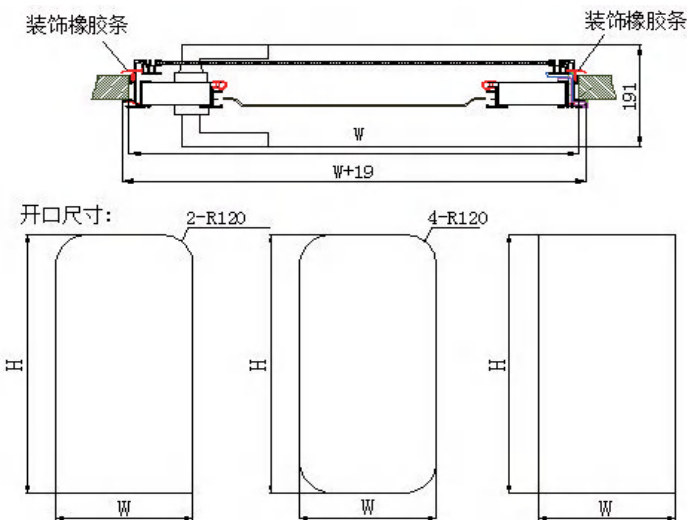

单点刷卡锁门

产品特点及主要功能

门框：高强度铝合金型材，粉末喷涂。

常规色为黑色、白色，
也可以根据客户要求定制银灰色等。

门板：白色抗紫外线复合夹芯板
(其他颜色可定制)。

玻璃：磨砂钢化玻璃或抗紫外线亚克力玻璃

铝网：高强度铝网。

纱帘：高强度玻璃纤维纱帘。

门锁：单点刷卡锁

结构：结构独特，外门和纱门既可合在一起，又可分开。该门具有开、关、锁、通风、透光、防蚊虫、隔音、隔热和良好的防水性能。结构轻巧，安装使用简便，牢固耐用，型号多样。

可选项：详见规格说明。

可选项：门吸。(可选项须单独订购)

主要用途

营地型拖挂式房车专用，适合墙厚30-60mm。

安装示意图