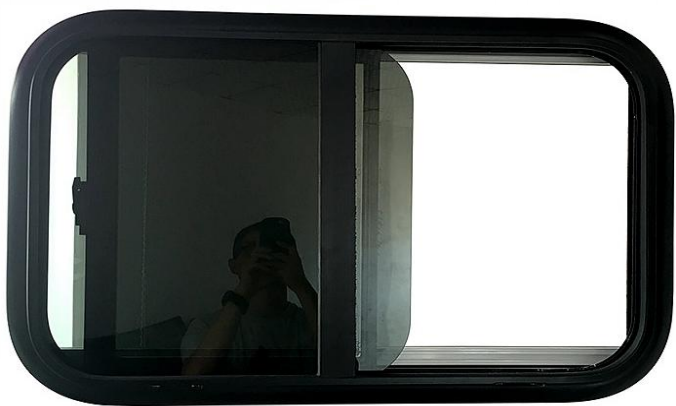

SW推拉窗

高强度铝合金型材
粉末喷涂