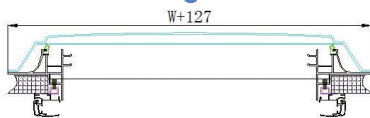

Installation diagram