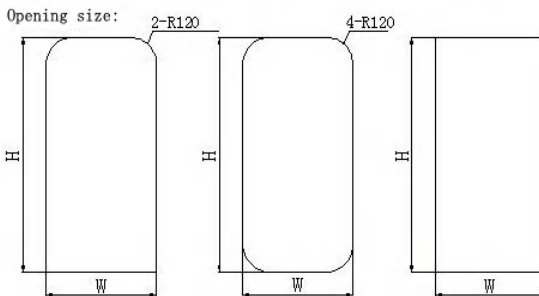

Installation diagram