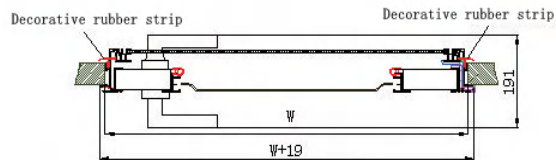

Installation diagram