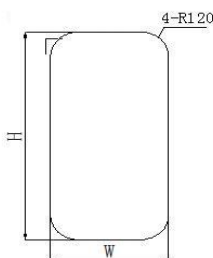

规格参数

规格型号 W-H	外形尺寸/mm (W+19)-(H+19)	开口尺寸/mm (W)-(H)
622-1822	641-1841	622-1822
625-1750	644-1769	625-1750
625-1700	644-1719	625-1700
600-1600	619-1619	600-1600
600-1500	619-1519	600-1500
600-1350	619-1369	600-1350
650-1100	669-1119	650-1100
650-900	669-919	650-900
580-1750	599-1769	580-1750
530-1430	549-1449	530-1430

规格可根据用户要求协商定制。

W：门安装面的宽，单位mm；

H：门安装面的高，单位mm。

规格说明

门吸：

L 黑色
SLD-W-H-4R -- 白色
R 银灰色(定制)

SLD: 此款门代号

4R: 4圆角门

L: 合页在左侧的门

R: 合页在右侧的门

黑/白/银灰: 门框的颜色。

配件: 装饰橡胶条。

可选项: 门吸。(可选项须单独订购)