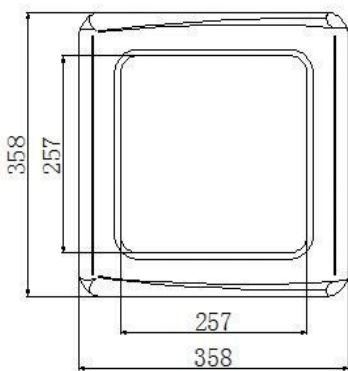

Installation diagram

Main applications

RV and self-propelled trailers.
Suitable for wall thickness of 25-65mm.

Product Features and Main Functions

Fan body: White anti-ULTRAVIOLET ASA material,
Top of the exhaust fan : Private transparent lighting material

Motor: The newly developed 12V and 20W DC motor is equipped with temperature control system to prevent overheating of the motor from affecting its service life.

Use: Simply press a button and ventilator can provide fresh air (air intake) and ventilation (air exhaust) to the car. Rain and snow weather can be closed in the case of the cover, still achieve ventilation function.

Main function: The exhaust fan has the characteristics of opening, closing, locking, ventilation, light transmission, Insect prevention and good waterproof performance. Light structure, easy to install and use, firm and durable, various models.