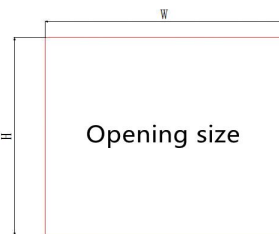

Installation diagram

Used in RV or buildings