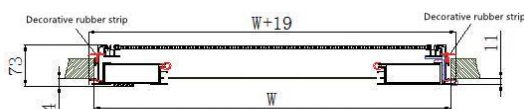

Installation diagram