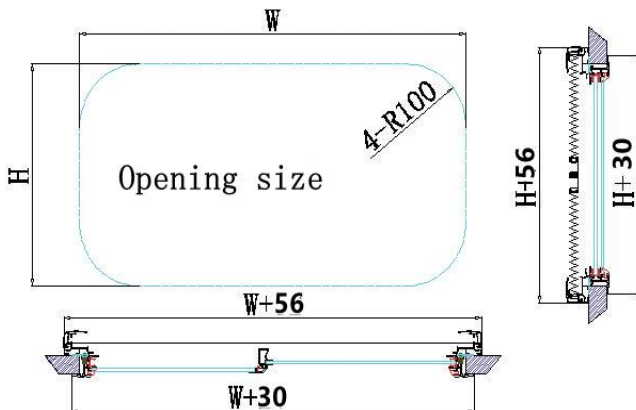

Installation diagram