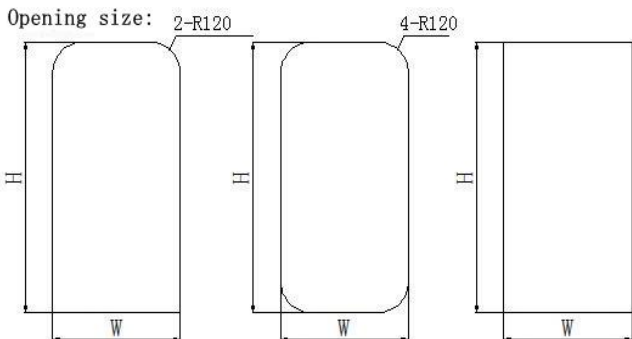

Installation diagram