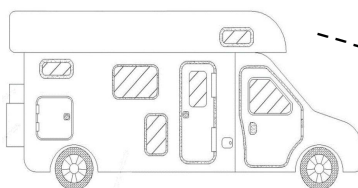

Main applications

Used in RV ,
suitable for different wall thickness: 30-80mm.