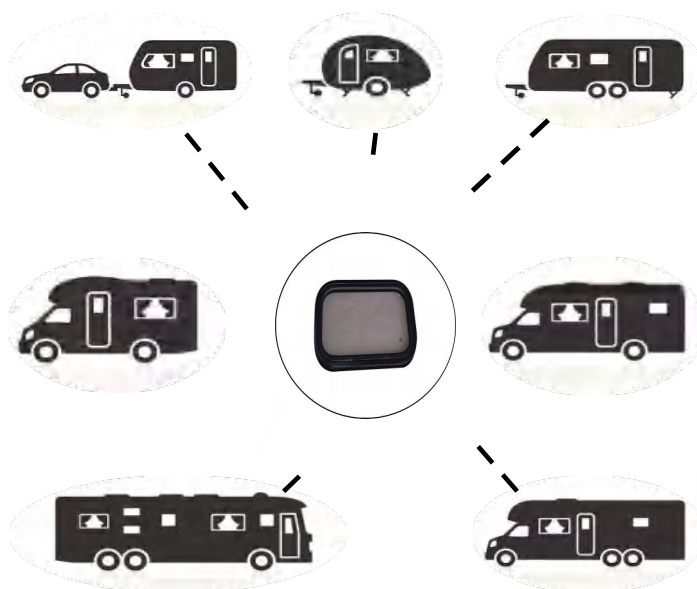

Installation diagram

Applicable to all types of RV

Main applications

Used in Rv .

Suitable for different wall thickness: 30-90mm