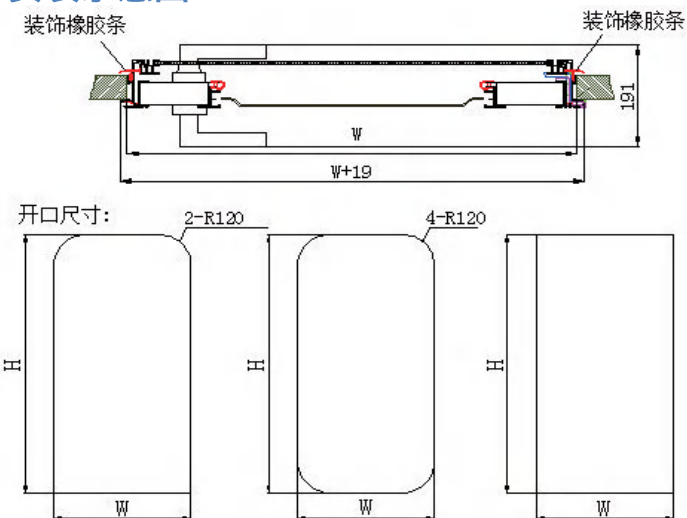

安装示意图

规格参数

规格型号 W-H	外形尺寸/mm (W+19)-(H+19)	开口尺寸/mm (W)-(H)
622-1822	641-1841	622-1822
625-1750	644-1769	625-1750
625-1700	644-1719	625-1700
600-1600	619-1619	600-1600
600-1500	619-1519	600-1500
600-1350	619-1369	600-1350
650-1100	669-1119	650-1100
650-900	669-919	650-900
580-1750	599-1769	580-1750
530-1430	549-1449	530-1430

规格可根据用户要求协商定制。

W：门安装面的宽，单位mm；
H：门安装面的高，单位mm。

规格说明

2R L 黑色
ELD-W-H-4R - - 白色
4S R 银灰色(定制)

ELD: 此款门代号

2R: 2圆角门

4R: 4圆角门

4S: 方角门

L: 合页在左侧的门

R: 合页在右侧的门

黑/白/银灰: 门框的颜色。

配件: 装饰橡胶条。

可选件: 门吸。(可选件须单独订购)

门吸