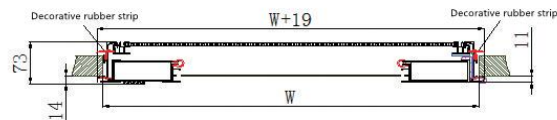

Installation diagram