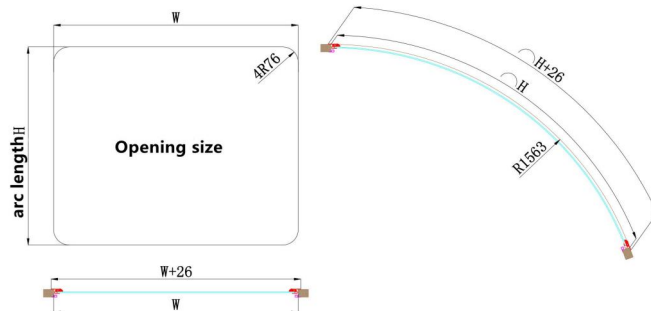

Main applications

Used in RV , suitable for different wall thickness: 30-80mm.