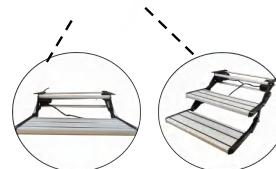

Specification parameters

Regular Size W	Net size of pedal length-width	Spacing of mounting holes (W-20)
E-F-450-S	450-210	430
E-F-500-S	500-210	480
E-F-550-S	550-210	530
E-F-600-S	600-210	580
E-F-450-D	450-210	430
E-F-500-D	500-210	480
E-F-550-D	550-210	530
E-F-600-D	600-210	580

Specifications can be customized according to customer requirements.

W: The net size and length of the step pedal.