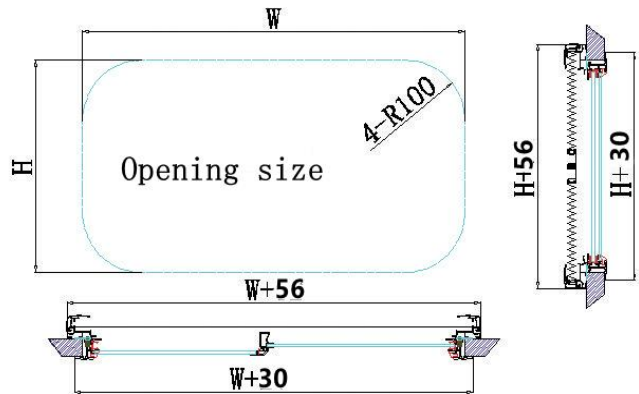

Installation diagram

Applicable to all types of RV