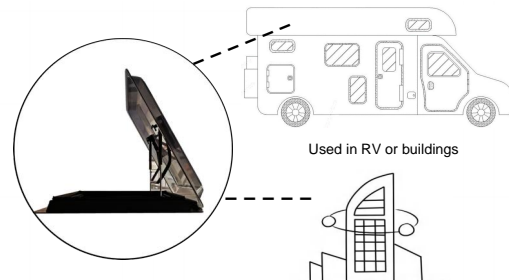

Used in RV or buildings