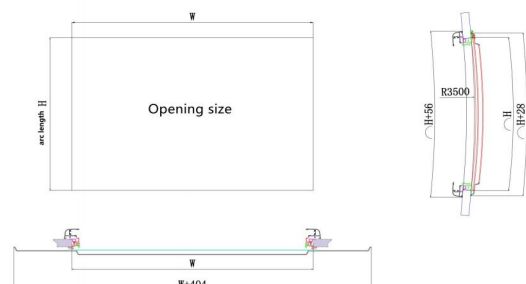

Installation diagram