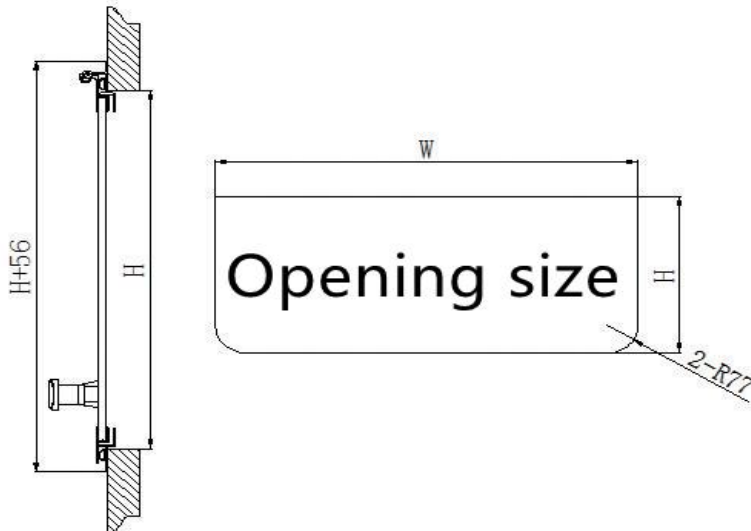

Installation diagram