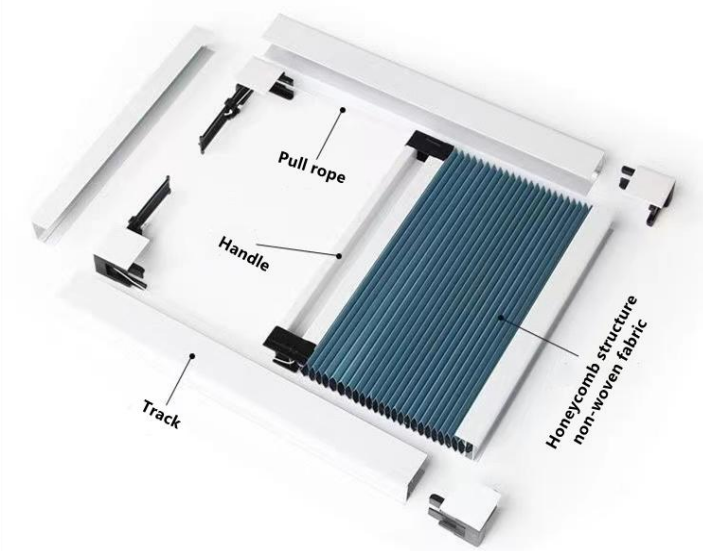

Product structure