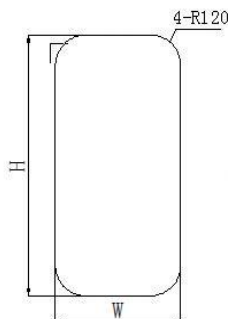

Specification parameters

Regular Size W-H	Product Size/mm (W+19)-(H+19)	Cutout Size/mm (W)-(H)
622-1822	641-1841	622-1822
625-1750	644-1769	625-1750
625-1700	644-1719	625-1700
600-1600	619-1619	600-1600
600-1500	619-1519	600-1500
600-1350	619-1369	600-1350
650-1100	669-1119	650-1100
650-900	669-919	650-900
580-1750	599-1769	580-1750
530-1430	549-1449	530-1430

Specifications can be customized according to customer requirements.

W: Width of door mounting surface, unit mm;

H: Height of the door mounting surface, unit mm;

Specification

L Black

SLD-W-H- 4R - - White

R Silver gray (custom)

SLD: Specifications and models of doors

4R : A door with four rounded corners

L: The hinges are on the left side of the door

R : The hinge is on the right side of the door

Black/White/Silver gray : Color of door frame

Accessories : Decorative rubber strip.

Optional parts : Door stop

(Optional items must be ordered separately)

Door stop: