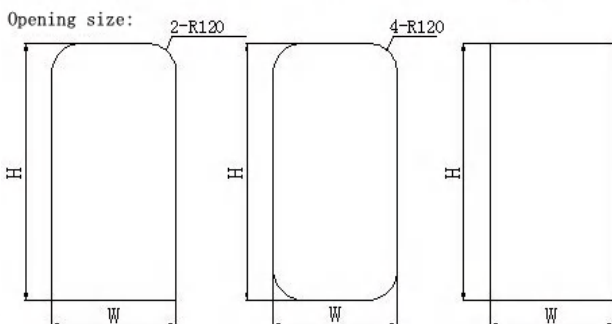

Installation diagram

Specification

2R L Black

ELD-W-H- 4R - - White

4S R Silver gray (custom)

ELD: Specifications and models of doors

2R: A door with two rounded corners

4R : A door with four rounded corners

4S : A door with four right Angle

L: The hinges are on the left side of the door

R : The hinge is on the right side of the door

Black/White/Silver gray : color of door frame

Accessories : Decorative rubber strip.

Optional parts : Door Stop.

(Optional items must be ordered separately)