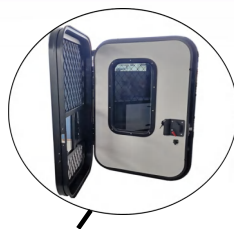

拖挂式房车门

拖挂式房车