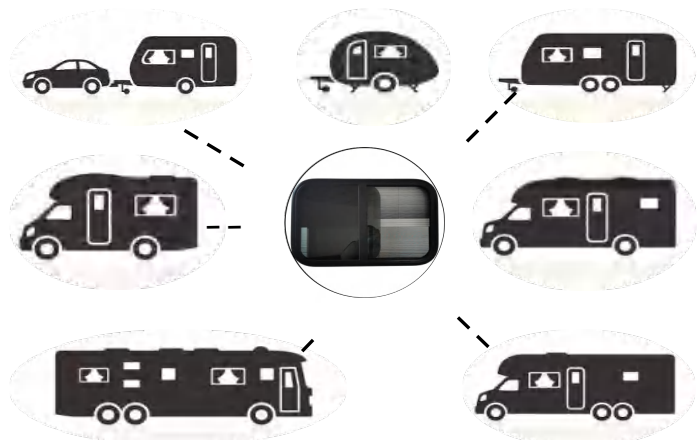

Installation diagram

Applicable to all types of RV