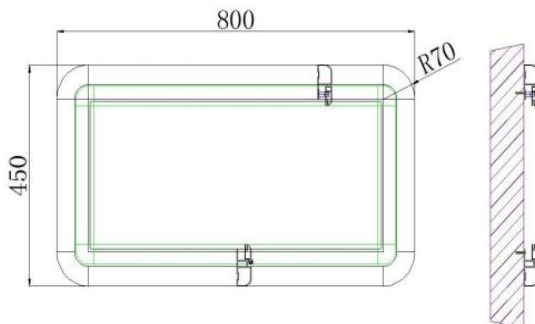

Installation diagram