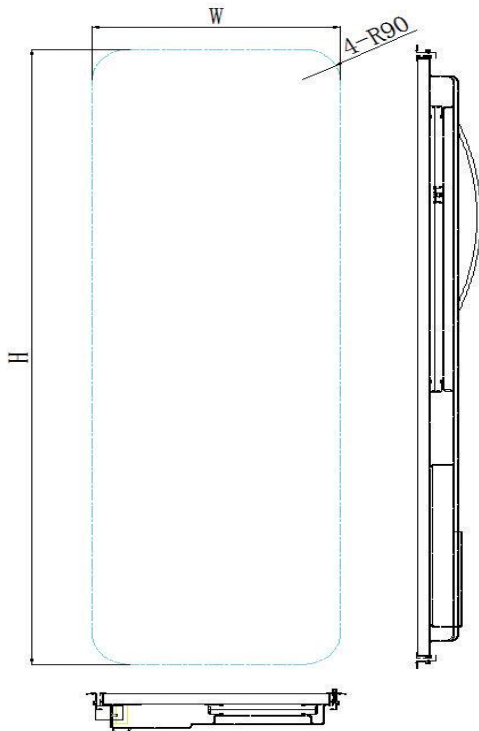

Installation diagram