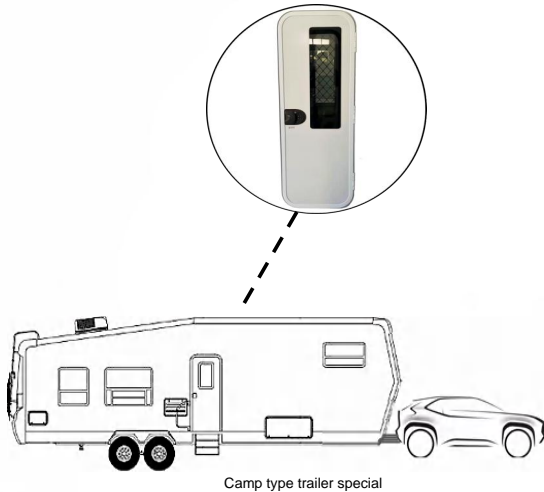

Single point password lock RV Door

Product Features and Main Functions

- **Door frame:** High-quality aluminum alloy profile, powder coating.
- **Normal colors:** black and white;
- **Customized colors:** silver grey, etc.
- **Door panel:** White anti-ultraviolet composite sandwich panel (other colors can be customized).
- **Glass:** Screen printed tempered glass.
- **Aluminum mesh:** High-quality aluminum mesh.
- **Gauze curtain:** High-quality Fiberglass sheer.
- **Door lock:** Single point password lock.
- **Structure:** The door structure is unique. The outer door and screen door can be combined and separated. The door has opening, closing, locking, ventilation, light transmission, insect prevention, sound insulation, heat insulation and good waterproof performance. Lightweight structure, easy installation and use, firm and durable, Various models.

Optional: see specification for details.

Optional parts: Door Stop.
(Optional items must be ordered separately)

Main applications

Camp type trailer special, suitable for wall thickness of 30~60mm.