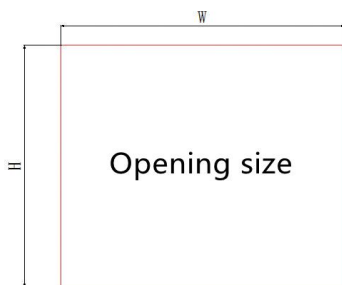

Installation diagram