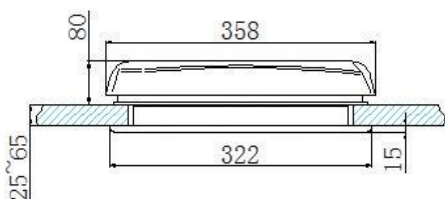

Installation diagram