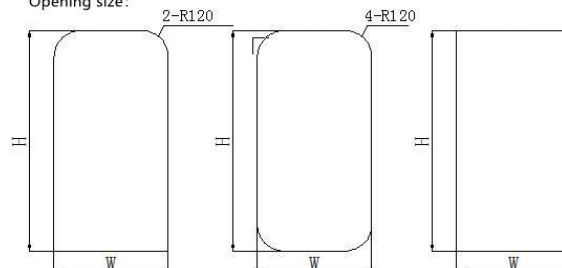

Opening size: