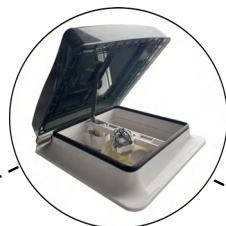

Product Features and Main Functions

Fan body: White anti-ULTRAVIOLET ASA material,
Top of the exhaust fan : Private transparent lighting material

Motor: The newly developed 12V and 20W DC motor is equipped with temperature control system to prevent overheating of the motor from affecting its service life.

Use: Simply press a button and ventilator can provide fresh air (air intake) and ventilation (air exhaust) to the car. Rain and snow weather can be closed in the case of the cover, still achieve ventilation function.

Main function: The exhaust fan has the characteristics of opening, closing, locking, ventilation, light transmission, Insect prevention and good waterproof performance. Light structure, easy to install and use, firm and durable, various models.

RV and self-propelled trailers