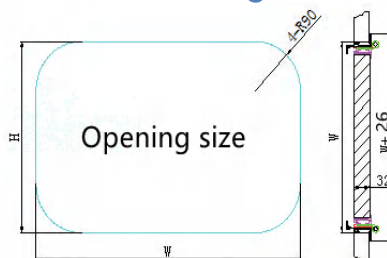

Installation diagram