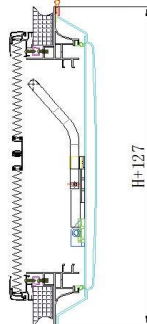

Installation diagram