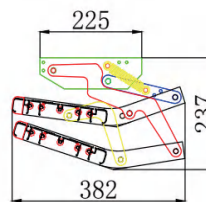

Installation diagram