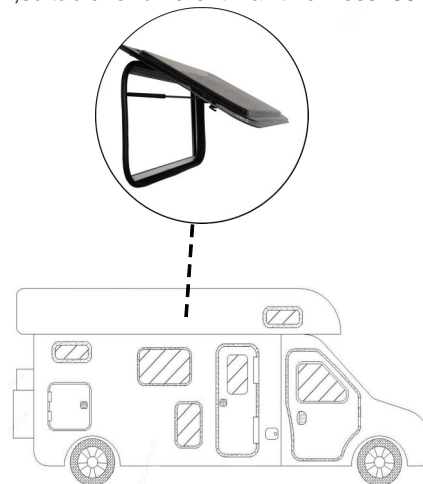

Main applications

For RV; suitable for different wall thickness: 30-80mm.