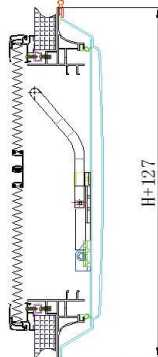

房车天窗

规格参数

规格型号 W-H	外形尺寸/mm (W+127)-(H+127)	开口尺寸/mm (W)-(H)
450-400	577-527	450-400
500-500	627-627	500-500
700-500	827-627	700-500

规格可根据用户要求协商定制。
W：窗安装面的宽，单位mm；
H：窗安装面的高，单位mm。

产品特点及主要功能

窗框：高强度铝合金型材，粉末喷涂。

窗框颜色：常规色为黑色。

玻璃：双层抗紫外线亚克力玻璃。

纱帘：高强度玻璃纤维纱帘和遮光帘一体化。（可选）

开启：气撑杆，最大可开启65°。

主要功能：该窗户具有开、关、通风、透光、遮阳、防蚊虫、隔音、隔热、私密性等功能和良好的防水性能。结构轻巧，安装使用简便，牢固耐用。

安装示意图

主要用途

适用于用于房车或建筑物，
分别适合不同墙厚：30-80mm。