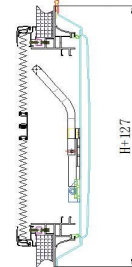

Installation diagram

Used in RV or buildings